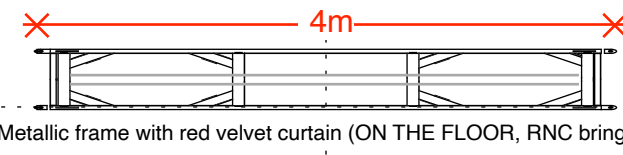

= Cameo pix bar 650 (RNC brings)

= 750w Profile 50°, shutter blades, light stand

= Cameo Flat Pro Can 8/12/18 (RNC brings)

= Showtec SunstripActive DMX MKII (RNC brings)

= Connecting cables (RNC brings)

= Viper smoke machine (RNC brings)