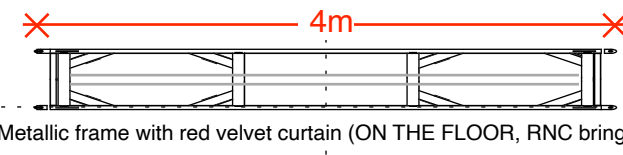

= 750w Profile 50°, shutter blades, light stand

= Cameo Flat Pro Can 8/12/18 (RNC brings)

= Showtec SunstripActive DMX MKII (RNC brings)

= Connecting cables (RNC brings)

= Viper smoke machine (RNC brings)